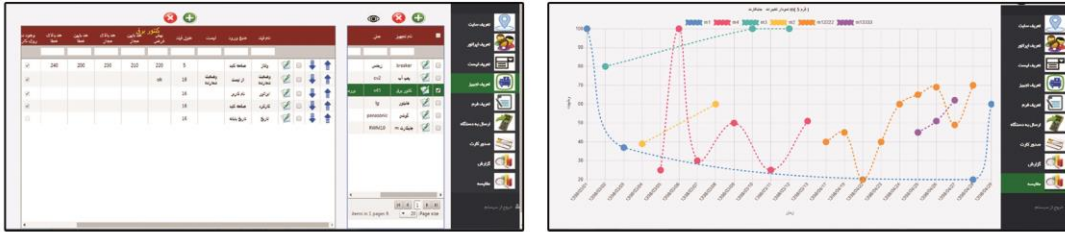

■ Components :

1. web service

2. TAPCO handheld data collector terminals or android devices